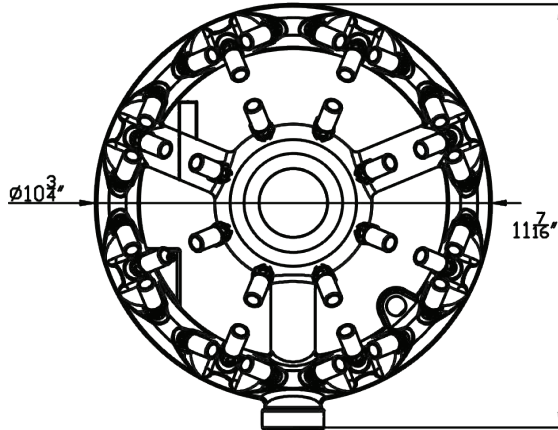

Item No.: _____

Order No.: _____

QTY: _____ Date: _____

WOK RANGE - RINGS BURNER - WR-JBR32

Top

Front

Description:

- NG/LP: Natural Gas/ Liquid Propane Gas
- 32 Tips Round Shape Jet Burner
- 3/4" NPT Inlet

Order No.	Description	BTU/HR	G. W. (lbs)	Qty.
WR-JBR32 NG/LP	Jet Burner Round Shape Tip 32 Tips, 3/4" Pipe	130,000	62	6