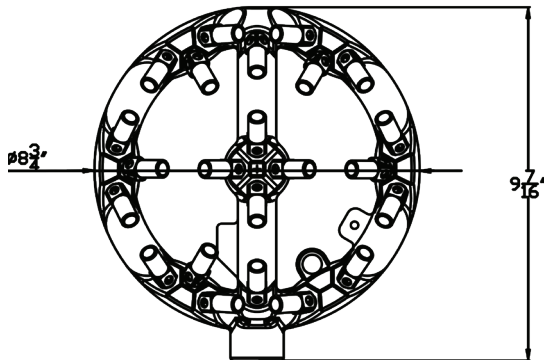

Item No.: _____

Order No.: _____

QTY: _____ Date: _____

WOK RANGE - RINGS BURNER - WR-JBR23

Top

Front

Description:

- NG/LP: Natural Gas/ Liquid Propane Gas
- 23 Tips Round Shape Jet Burner
- 1/2" NPT Inlet

Order No.	Description	BTU/HR	G. W. (lbs)	Qty.
WR-JBR23 NG/LP	Jet Burner Round Shape Tip 23 Tips, 1/2" Pipe	100,000	39	6