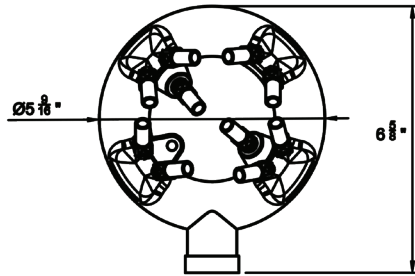

Item No.: _____

Order No.: _____

QTY: _____ Date: _____

WOK RANGE - RINGS BURNER - WR-JBR10

Top

Front

Description:

- NG/LP: Natural Gas/ Liquid Propane Gas
- 10 Tips Round Shape Jet Burner
- 3/8" NPT Inlet

Order No.	Description	BTU/HR	G. W. (lbs)	Qty.
WR-JBR10 NG/LP	Jet Burner Round Shape Tip 10 Tips, 3/8" Pipe	80,000	35	12