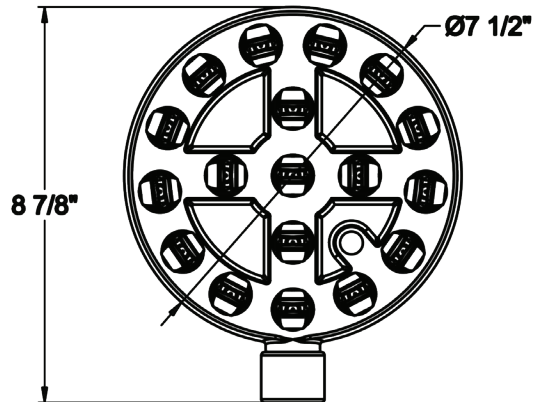

Item No.: _____

Order No.: _____

QTY: _____ Date: _____

WOK RANGE - RINGS BURNER - WR-JBD18

Top

Front

Description:

- NG/LP: Natural Gas/ Liquid Propane Gas
- 18 Tips Duck Mouth Jet Burner
- 1/2" NPT Inlet

Order No.	Description	BTU/HR	G. W. (lbs)	Qty.
WR-JBD18 NG/LP	Jet Burner. Duck Mounth Shape 18 Tips. 1/2" Pipe	125,000	49	6