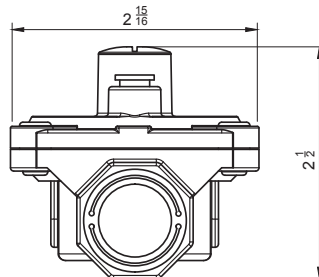

Item No.: _____
 Order No.: _____
 Qty: _____ Date: _____

GAS REGULATOR

Features

- 3/4" NPT
- 1/2" PSIG (35 mbar)
- Natural gas
- 250,000 BTU capacity
- 3.0" - 6.0" wc outlet pressure

Always use GSW parts for safety, reliability and performance.

Description Gas Regulator

Ensure the pressure in your gas line stays at the appropriate levels with this 3/4" natural gas regulator so it can easily attach to your gas line for long term use.

Plan View WR-52-1011

Order No.	Description	G. W. (lbs)/ ea.
WR-52-1011	3/4" NPT Pressure Regulator (NG) 1/2 PSIG (35 mbar) po 3-6" wc	0.54