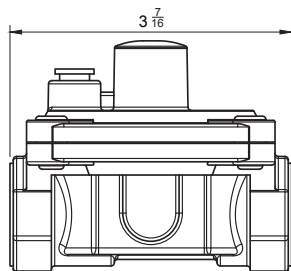

Item No.: _____
 Order No.: _____
 Qty: _____ Date: _____

GAS REGULATOR

Features

- 3/4" NPT
- 1/2" PSIG (35 mbar)
- Natural gas
- 250,000 BTU capacity
- 3.0" - 6.0" wc outlet pressure

Always use GSW parts for safety, reliability and performance.

Description Gas Regulator

Ensure the pressure in your gas line stays at the appropriate levels with this 3/4" natural gas regulator so it can easily attach to your gas line for long term use.

Plan View WR-52-1011

Order No.	Description	G. W. (lbs)/ ea.
WR-52-1011	3/4" NPT Pressure Regulator (NG) 1/2 PSIG (35 mbar) po 3-6" wc	0.54