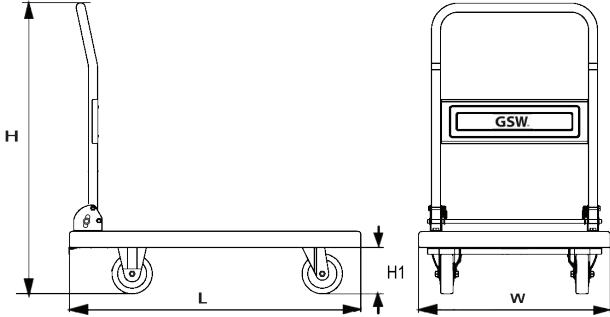

Item No.: _____
 Order No.: _____
 QTY: _____ Date: _____

FOLD-DOWN PLATFORM TRUCKS

Front

Side

Description:

- Fold-down handle makes storage easy when space is limited
- Tough structural plastic will not rust, dent, crack, or splinter

Order No.	Overall Dimension (in)		Load Cap. (lbs)	G. W. (lbs)
	W x L x H	H1		
C-D1828	18 x 28 x 34	5	300	18
C-D2435	24 x 35 x 34	6	600	30