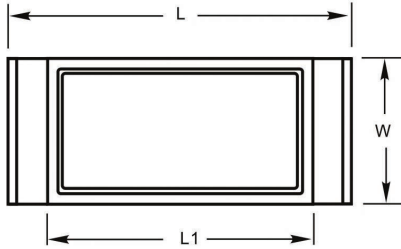

Item No.: _____
Order No.: _____
QTY: _____ Date: _____

SUPER HEAVY DUTY CART

Top

Front

Description:

- Ideal for heavy dishes & silverware
- Stainless steel 18 gauges
- Rolls easily on heavy duty 5" casters
- All welded heavy duty 18 gauge stainless reinforced frame
- Reinforced top & side edges provide extra strength
- Special punched holes design to hang standard size refuse box and silverware bin

Replacement Caster:

KP 5112
(w/ side brake)

Order No.	Overall Dimension (in)					Load Cap. (lbs)	G. W. (lbs)
	W x L x H	L1	H1	H2	H3		
C-2333	20 x 40 x 33-1/2	32-1/2	5	10-1/2	28-1/4	350	67