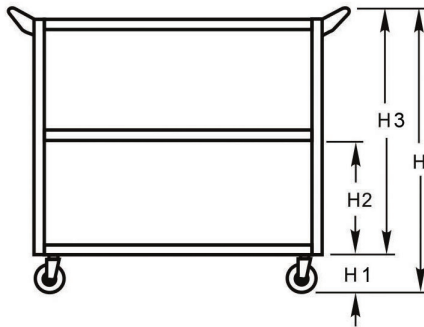

Item No.: _____
Order No.: _____
QTY: _____ Date: _____

SUPER HEAVY DUTY CART

Top

Front

Description:

- Ideal for heavy dishes & silverware
- Stainless steel 18 gauges
- Rolls easily on heavy duty 5" casters
- All welded heavy duty 18 gauge stainless reinforced frame
- Reinforced top & side edges provide extra strength
- Special punched holes design to hang standard size refuse box and silverware bin

Replacement Caster:

KP 5112
(w/ side brake)

Order No.	Overall Dimension (in)					Load Cap. (lbs)	G. W. (lbs)
	W x L x H	L1	H1	H2	H3		
C-2333	20 x 40 x 33-1/2	32-1/2	5	10-1/2	28-1/4	350	67