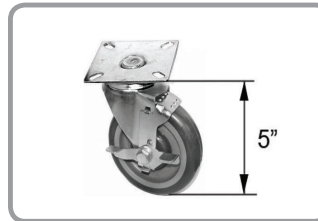

Item No.: _____
Order No.: _____
QTY: _____ Date: _____

SUPER HEAVY DUTY CART

Top

Front

Description:

- Ideal for heavy dishes & silverware
- Stainless steel 18 gauges
- Rolls easily on heavy duty 5" casters
- All welded heavy duty 18 gauge stainless reinforced frame
- Reinforced top & side edges provide extra strength
- Special punched holes design to hang standard size refuse box and silverware bin

Replacement Caster:

KP 5112
(w/ side brake)

Order No.	Overall Dimension (in)					Load Cap. (lbs)	G. W. (lbs)
	W x L x H	L1	H1	H2	H3		
C-2333	20 x 40 x 33-1/2	32-1/2	5	10-1/2	28-1/4	350	67