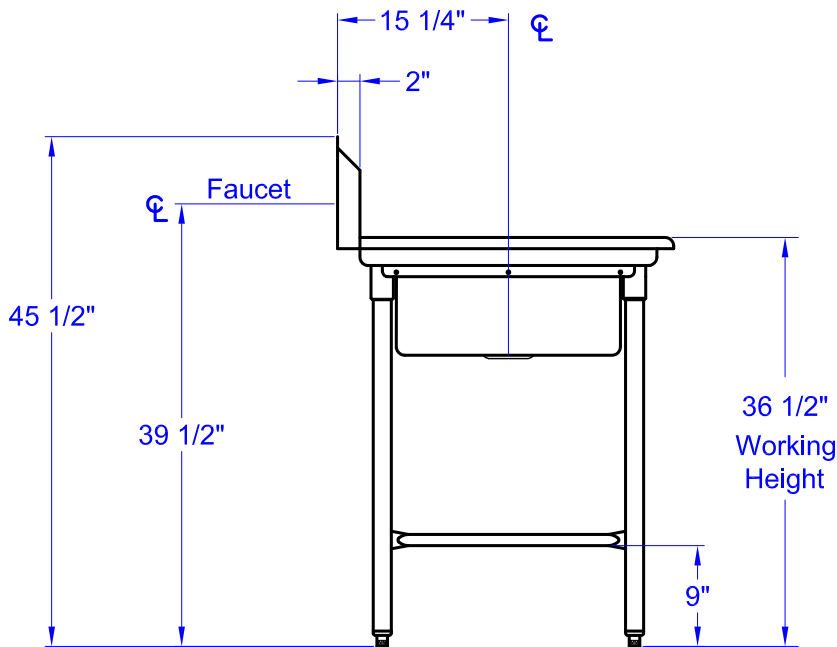

DT60U-R

Under counter Dish table

- Polished stainless steel work surface.
- Fit most standard under counter dishwashers.
- Stainless steel cross braced legs.
- 16 gauge. 304 stainless steel top & bowls.
- 11-1/2" back splash, 20"W x 20"L x 8" D bowl.
- Faucet and scrap basket are not included.
- ETL certified.

Top View

Left Side View

Front View