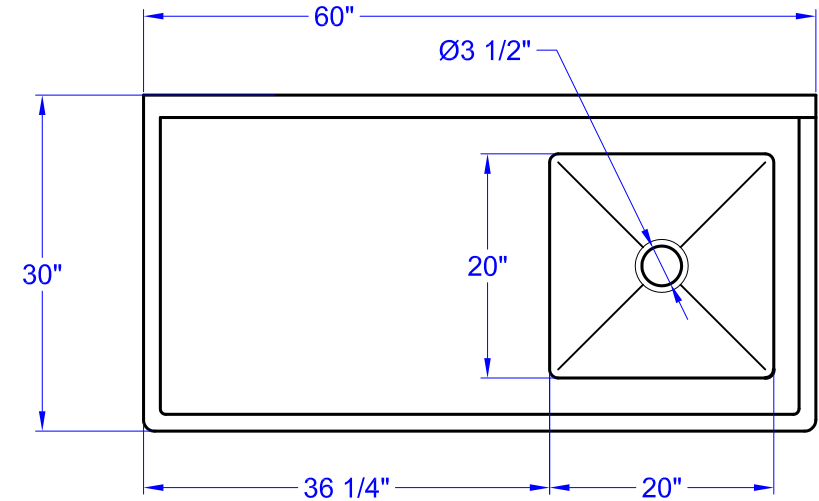

DT60U-R

Under counter Dish table

- Polished stainless steel work surface.
- Fit most standard under counter dishwashers.
- Stainless steel cross braced legs.
- 16 gauge. 304 stainless steel top & bowls.
- 11-1/2" back splash, 20"W x 20"L x 8" D bowl.
- Faucet and scrap basket are not included.
- ETL certified.

Top View

Left Side View

Front View