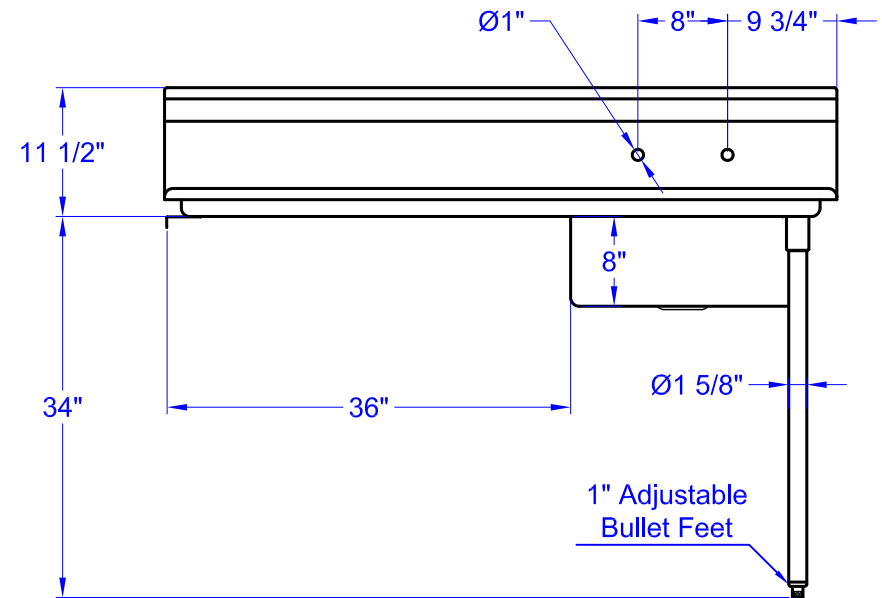

DT60U-R

Under counter Dish table

- Polished stainless steel work surface.
- Fit most standard under counter dishwashers.
- Stainless steel cross braced legs.
- 16 gauge. 304 stainless steel top & bowls.
- 11-1/2" back splash, 20"W x 20"L x 8" D bowl.
- Faucet and scrap basket are not included.
- ETL certified.

Top View

Left Side View

Front View