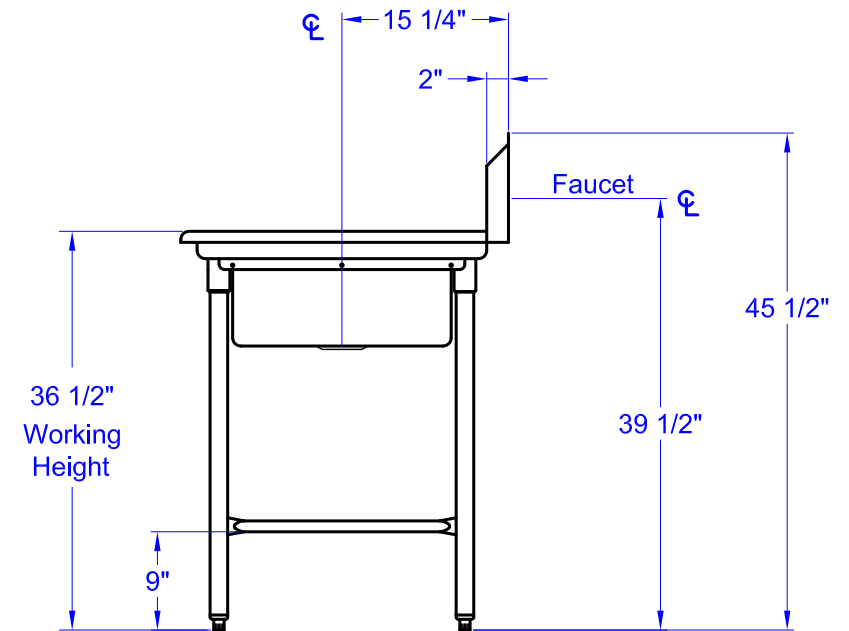

### Under counter Dish table

- Polished stainless steel work surface.
- Fit most standard under counter dishwashers.
- Stainless steel cross braced legs.
- 16 gauge. 304 stainless steel top & bowls.
- 11-1/2" back splash, 20"W x 20"L x 8" D bowl.
- Faucet and scrap basket are not included.
- ETL certified.

Top View

Front View

Right Side View