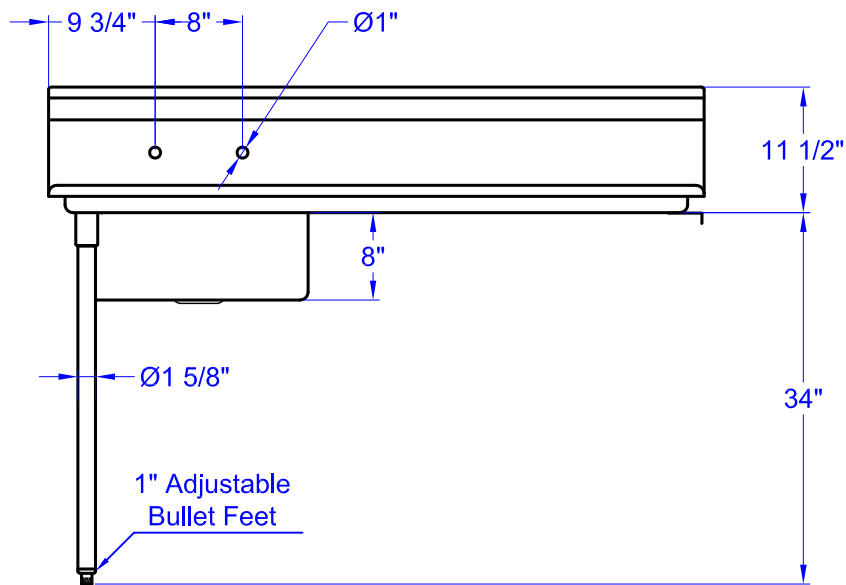

### Under counter Dish table

- Polished stainless steel work surface.
- Fit most standard under counter dishwashers.
- Stainless steel cross braced legs.
- 16 gauge. 304 stainless steel top & bowls.
- 11-1/2" back splash, 20"W x 20"L x 8" D bowl.
- Faucet and scrap basket are not included.
- ETL certified.

Top View

Front View

Right Side View