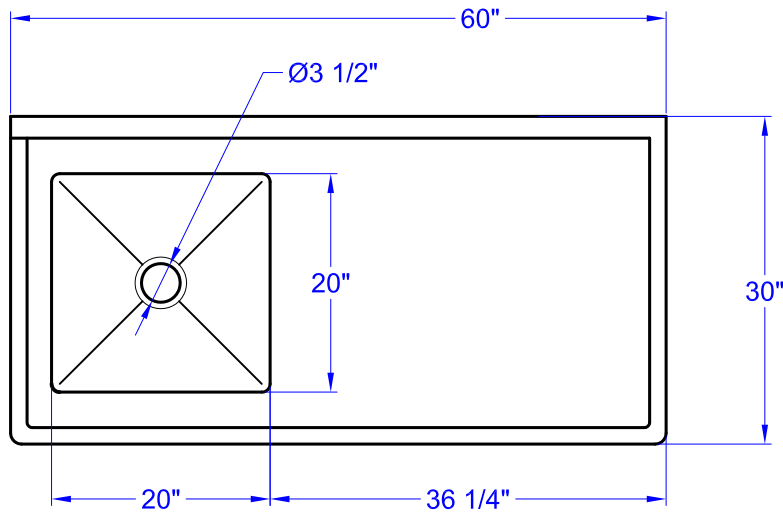

### Under counter Dish table

- Polished stainless steel work surface.
- Fit most standard under counter dishwashers.
- Stainless steel cross braced legs.
- 16 gauge. 304 stainless steel top & bowls.
- 11-1/2" back splash, 20"W x 20"L x 8" D bowl.
- Faucet and scrap basket are not included.
- ETL certified.

Top View

Front View

Right Side View