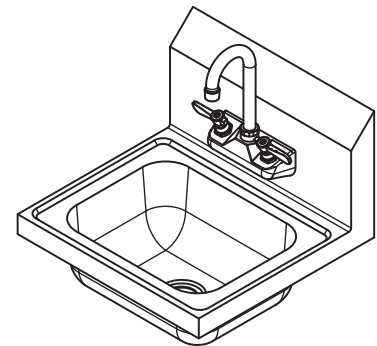

Item No.: _____
 Order No.: _____
 Qty: _____ Date: _____

WALL MOUNT HAND SINK WITH WALL MOUNT FAUCET

Features

- Polished finish stainless steel
- All welded construction
- 7-3/4" backsplash
- 4" wall mount faucet hole
- 1-1/2" NPS drain outlet

Included Accessories:

HS-xxxxW

HS-xxxxS

Description

Wall Mount Hand Sink with Wall Mount Faucet

Efficiently wash and sanitize your hands with this wall mount hand sink with gooseneck faucet. Keep your restaurant up to code without sacrificing space with this hand sink with a single bowl and 7-3/4" high back splash. This easy-to-clean, compact sink easily fits in tight spaces and securely attaches to any worktable or cabinet. Its attractive, yet simple design will be sure to encourage cleanliness in the kitchen.

Plan View

HS-1615W

Order No.		G.W. (lb)		D x W x H (in)	BD x BW x BH (in)
Backsplash Only	3 side splash				
HS-0810W	HS-0810S	8	10	12-1/4 x 12 x 12-3/4	8 x 10 x 5
HS-1217W	HS-1217S	10	14	17-7/8 x 12-5/8 x 13-3/8	13-1/4 x 9-3/4 x 5-5/8
HS-1615W	HS-1615S	10	14	15-1/4 x 15-3/4 x 13-3/8	9-3/4 x 12-1/2 x 5-5/8
HS-2017W	HS-2017S	13	17	17-1/2 x 20-1/2 x 14-3/4	12-3/4 x 17-3/4 x 7