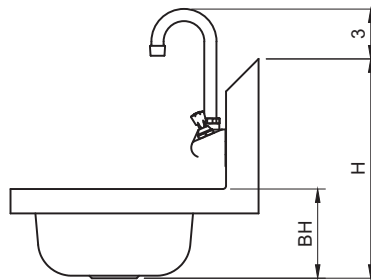

Item No.: _____
 Order No.: _____
 Qty: _____ Date: _____

WALL MOUNT HAND SINK WITH WALL MOUNT FAUCET

Features

- Polished finish stainless steel
- All welded construction
- 7-3/4" backsplash
- 4" wall mount faucet hole
- 1-1/2" NPS drain outlet

Included Accessories:

HS-xxxxW

HS-xxxxS

Description

Wall Mount Hand Sink with Wall Mount Faucet

Efficiently wash and sanitize your hands with this wall mount hand sink with gooseneck faucet. Keep your restaurant up to code without sacrificing space with this hand sink with a single bowl and 7-3/4" high back splash. This easy-to-clean, compact sink easily fits in tight spaces and securely attaches to any worktable or cabinet. Its attractive, yet simple design will be sure to encourage cleanliness in the kitchen.

Plan View

HS-1615W

Order No.		G.W. (lb)		D x W x H (in)	BD x BW x BH (in)
Backsplash Only	3 side splash				
HS-0810W	HS-0810S	8	10	12-1/4 x 12 x 12-3/4	8 x 10 x 5
HS-1217W	HS-1217S	10	14	17-7/8 x 12-5/8 x 13-3/8	13-1/4 x 9-3/4 x 5-5/8
HS-1615W	HS-1615S	10	14	15-1/4 x 15-3/4 x 13-3/8	9-3/4 x 12-1/2 x 5-5/8
HS-2017W	HS-2017S	13	17	17-1/2 x 20-1/2 x 14-3/4	12-3/4 x 17-3/4 x 7