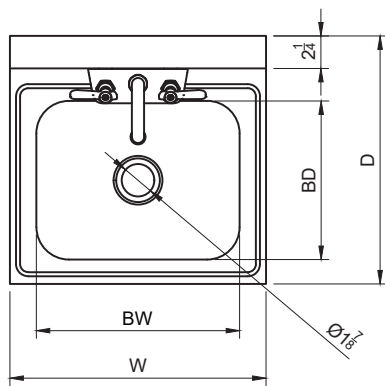

Item No.: _____
 Order No.: _____
 Qty: _____ Date: _____

WALL MOUNT HAND SINK WITH WALL MOUNT FAUCET

Features

- Polished finish stainless steel
- All welded construction
- 7-3/4" backsplash
- 4" wall mount faucet hole
- 1-1/2" NPS drain outlet

Included Accessories:

HS-xxxxW

HS-xxxxS

Description

Wall Mount Hand Sink with Wall Mount Faucet

Efficiently wash and sanitize your hands with this wall mount hand sink with gooseneck faucet. Keep your restaurant up to code without sacrificing space with this hand sink with a single bowl and 7-3/4" high back splash. This easy-to-clean, compact sink easily fits in tight spaces and securely attaches to any worktable or cabinet. Its attractive, yet simple design will be sure to encourage cleanliness in the kitchen.

Plan View

HS-1615W

Order No.		G.W. (lb)		D x W x H (in)	BD x BW x BH (in)
Backsplash Only	3 side splash				
HS-0810W	HS-0810S	8	10	12-1/4 x 12 x 12-3/4	8 x 10 x 5
HS-1217W	HS-1217S	10	14	17-7/8 x 12-5/8 x 13-3/8	13-1/4 x 9-3/4 x 5-5/8
HS-1615W	HS-1615S	10	14	15-1/4 x 15-3/4 x 13-3/8	9-3/4 x 12-1/2 x 5-5/8
HS-2017W	HS-2017S	13	17	17-1/2 x 20-1/2 x 14-3/4	12-3/4 x 17-3/4 x 7