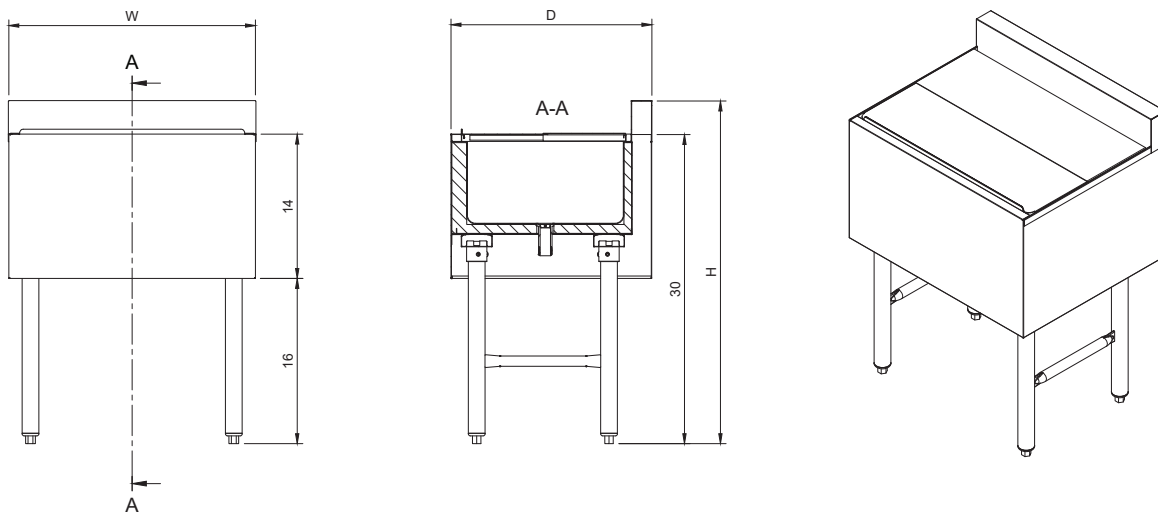

Item No.: _____
 Order No.: _____
 Qty: _____ Date: _____

Features

- All stainless steel construction
- 3" backsplash protects walls
- Includes two bottle holders
- Insulated with polyurethane foam
- Galvanized legs and bracing with plastic bullet feet

Included Accessories:

BS-IB1924-C

Description **Stainless Steel Underbar Ice Bin**

This ice bin gives you ice right where you need it, when you need it. The durable stainless steel bin is easy to keep clean so it's always sanitary and looking great. Additionally, you get two bottle holders to keep your mixers chilled and easily accessible at all times. Designed to exceed your needs, this unit offers an unbeatable value!

Plan View **BS-IB1924**

Order No.	D x W x H (in)	Surface Height (in)	Drain Size	Capacity	G. W. (lb)	Pack/ case
BS-IB1924	19 x 24 x 33-1/4	30"	1"	52 LB	60	1