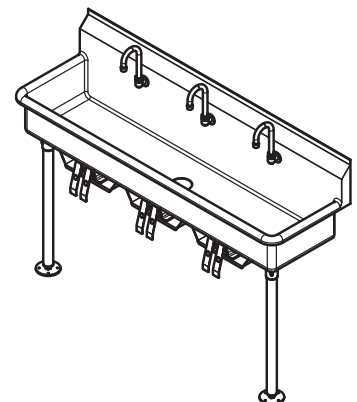

Item No.: _____
Order No.: _____
Qty: _____ Date: _____

FLOOR & WALL MOUNTED HANDS-FREE MULTI-STATION SINK

Features

- hands-free use design
- Features an 8" deep bowl for convenience
- Knee operated hot & cold valve allows for easy
- 8" high backsplash protects walls from water damage
- Knee operated faucet with gooseneck spout

Included Accessory:

AA-515G

AA-203G

Description Floor & Wall Mounted Hands-Free Multi-Station Sink

Perfect for restaurant kitchens, grocery stores, and industrial settings, this multi-station hand sink with 8" deep bowl and 2 knee operated faucets maximizes your space while offering a sink solution that meets your needs. The rolled-rim design provides additional strength, and the 14-gauge stainless steel construction is sturdy enough to withstand commercial use. Plus, the hands-free, knee operated faucets promote sanitation, allowing you to easily operate the flow of water without touching the faucets. With its 8" bowl depth, this sink is ideal for basic hand washing.

Plan View ACE-MWS-1860L

Order No.	D x W x H (in)	Faucet	BD	BW	Ga.	G. W. (lb)
ACE-MWS-1836L	17-3/4 x 36 x 35	1	14	33	18	35
ACE-MWS-1848L	17-3/4 x 48 x 35	2	14	45	18	50
ACE-MWS-1860L	17-3/4 x 60 x 35	3	14	57	18	64
ACE-MWS-1872L	17-3/4 x 72 x 35	3	14	69	16	75