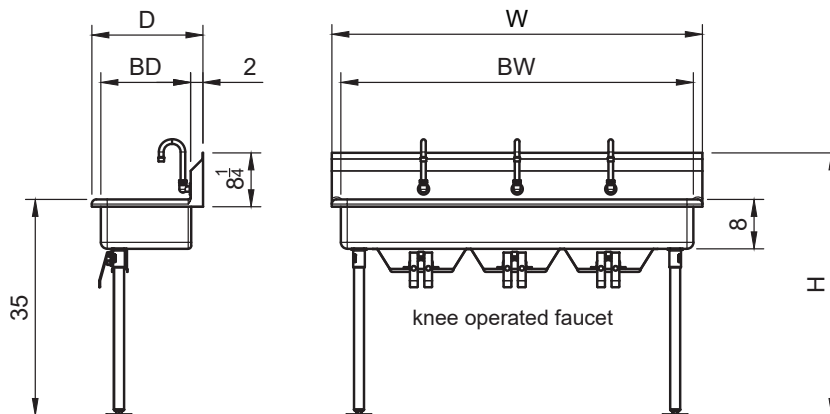

Item No.: _____
Order No.: _____
Qty: _____ Date: _____

FLOOR & WALL MOUNTED HANDS-FREE MULTI-STATION SINK

Features

- hands-free use design
- Features an 8" deep bowl for convenience
- Knee operated hot & cold valve allows for easy
- 8" high backsplash protects walls from water damage
- Knee operated faucet with gooseneck spout

Included Accessory:

AA-515G

AA-203G

Description Floor & Wall Mounted Hands-Free Multi-Station Sink

Perfect for restaurant kitchens, grocery stores, and industrial settings, this multi-station hand sink with 8" deep bowl and 2 knee operated faucets maximizes your space while offering a sink solution that meets your needs. The rolled-rim design provides additional strength, and the 14-gauge stainless steel construction is sturdy enough to withstand commercial use. Plus, the hands-free, knee operated faucets promote sanitation, allowing you to easily operate the flow of water without touching the faucets. With its 8" bowl depth, this sink is ideal for basic hand washing.

Plan View ACE-MWS-1860L

Order No.	D x W x H (in)	Faucet	BD	BW	Ga.	G. W. (lb)
ACE-MWS-1836L	17-3/4 x 36 x 35	1	14	33	18	35
ACE-MWS-1848L	17-3/4 x 48 x 35	2	14	45	18	50
ACE-MWS-1860L	17-3/4 x 60 x 35	3	14	57	18	64
ACE-MWS-1872L	17-3/4 x 72 x 35	3	14	69	16	75