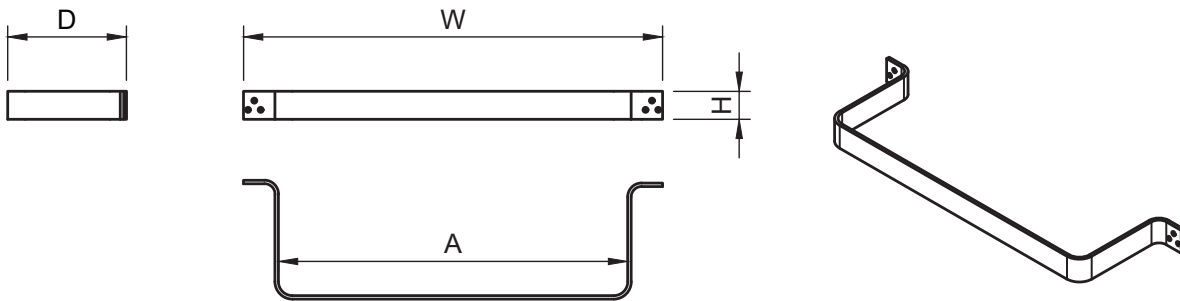

Item No.: _____
 Order No.: _____
 Qty: _____ Date: _____

SINGLE BAR WALL MOUNT POT RACK

Features

- 1/4" thick high quality stainless steel
- Comes in handy & easy to clean
- Pre-drilled screw holes make installation easy
- Great for hanging kitchenwares
- Pot hooks included

Suggested accessory:
 Pot Hook Included
(PR-RHK)

Description Single Bar Wall Mount Pot Rack

The GSW wall mounted commercial stainless steel pot rack allows you to utilize the vertical space in your kitchen to organize your pots and pans. With pot hooks included, this product keeps your most used cookware and utensils within easy reach without taking up your valuable counter space. This rack works perfectly over your dishwashing sink, work table, or food prep area. The included pot hooks are removable, so you can arrange your kitchen according to your needs.

Plan View PR-SMWx

Item No.	Dimension W x L x H (in)	A (in)	No. of Hooks	G. W. (lbs)
PR-SWM2	8-1/2 x 29 x 2	24	3	13
PR-SWM3	8-1/2 x 41 x 2	36	3	15
PR-SWM4	8-1/2 x 53 x 2	48	4	17
PR-SWM5	8-1/2 x 65 x 2	60	5	19
PR-SWM6	8-1/2 x 77 x 2	72	6	21
PR-SWM7	8-1/2 x 89 x 2	84	7	23
PR-SWM8	8-1/2 x 101 x 2	96	8	25
PR-SWM9	8-1/2 x 113 x 2	108	9	27
PR-SWM10	8-1/2 x 118 x 2	120	10	29