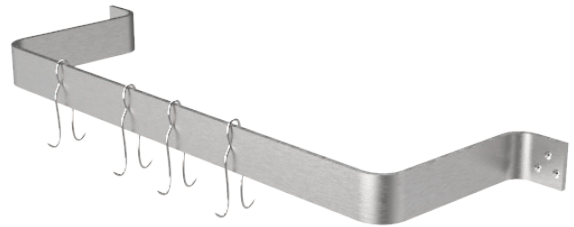

Item No.: _____
 Order No.: _____
 Qty: _____ Date: _____

SINGLE BAR WALL MOUNT POT RACK

Features

- 1/4" thick high quality stainless steel
- Comes in handy & easy to clean
- Pre-drilled screw holes make installation easy
- Great for hanging kitchenwares
- Pot hooks included

Suggested accessory:
 Pot Hook Included
(PR-RHK)

Description Single Bar Wall Mount Pot Rack

The GSW wall mounted commercial stainless steel pot rack allows you to utilize the vertical space in your kitchen to organize your pots and pans. With pot hooks included, this product keeps your most used cookware and utensils within easy reach without taking up your valuable counter space. This rack works perfectly over your dishwashing sink, work table, or food prep area. The included pot hooks are removable, so you can arrange your kitchen according to your needs.

Plan View PR-SMWx

Item No.	Dimension W x L x H (in)	A (in)	No. of Hooks	G. W. (lbs)
PR-SWM2	8-1/2 x 29 x 2	24	3	13
PR-SWM3	8-1/2 x 41 x 2	36	3	15
PR-SWM4	8-1/2 x 53 x 2	48	4	17
PR-SWM5	8-1/2 x 65 x 2	60	5	19
PR-SWM6	8-1/2 x 77 x 2	72	6	21
PR-SWM7	8-1/2 x 89 x 2	84	7	23
PR-SWM8	8-1/2 x 101 x 2	96	8	25
PR-SWM9	8-1/2 x 113 x 2	108	9	27
PR-SWM10	8-1/2 x 118 x 2	120	10	29