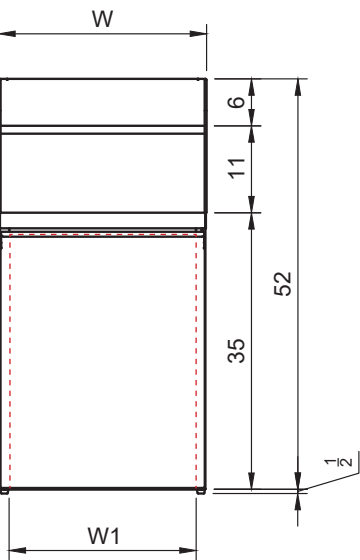

Item No.: \_\_\_\_\_  
Order No.: \_\_\_\_\_  
Qty: \_\_\_\_\_ Date: \_\_\_\_\_

**STAINLESS STEEL WASTE RECEPTACLE**

**Features**

- Durable stainless steel construction
- All S/S waste receptacle with top tray shelf
- Single Ø10-1/2" opening for refuse disposal
- Doors open 270 degrees for easy access
- Easy-to-clean design, trash bin not included
- Doorless opening makes it easy for waste disposal
- Come with 1/2" legs

**Description Stainless Steel Waste Receptacle**

The GSW trash cabinet is constructed of all stainless steel, highly durable, and features a clean functional design. The convenient open top and front hinge door makes maintenance quick and easy.  
Note: Not recommended for outdoor use.

**Plan View S-WRA32**

Item No.	D x W (in)	D1	W1	Gallon	G. W. (lb.)	Qty. /Case
S-WRA	21-1/2 x 21-1/2	20	19-1/4	27	101	1
S-WRA32	26 x 26	24-1/2	23-3/4	32	138	1