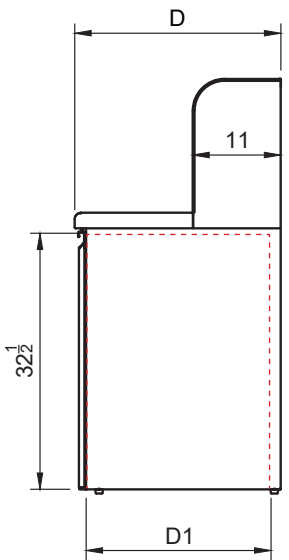

Item No.: \_\_\_\_\_  
Order No.: \_\_\_\_\_  
Qty: \_\_\_\_\_ Date: \_\_\_\_\_

**STAINLESS STEEL WASTE RECEPTACLE**

**Features**

- Durable stainless steel construction
- All S/S waste receptacle with top tray shelf
- Single Ø10-1/2" opening for refuse disposal
- Doors open 270 degrees for easy access
- Easy-to-clean design, trash bin not included
- Doorless opening makes it easy for waste disposal
- Come with 1/2" legs

**Description Stainless Steel Waste Receptacle**

The GSW trash cabinet is constructed of all stainless steel, highly durable, and features a clean functional design. The convenient open top and front hinge door makes maintenance quick and easy.  
Note: Not recommended for outdoor use.

**Plan View S-WRA32**

Item No.	D x W (in)	D1	W1	Gallon	G. W. (lb.)	Qty. /Case
S-WRA	21-1/2 x 21-1/2	20	19-1/4	27	101	1
S-WRA32	26 x 26	24-1/2	23-3/4	32	138	1