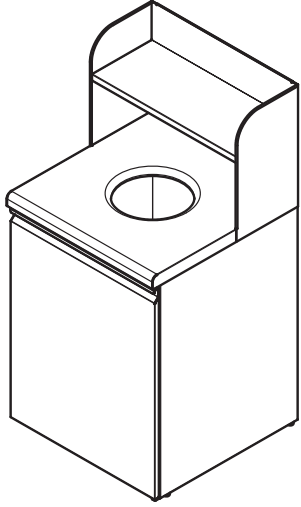

Item No.: \_\_\_\_\_  
Order No.: \_\_\_\_\_  
Qty: \_\_\_\_\_ Date: \_\_\_\_\_

**STAINLESS STEEL WASTE RECEPTACLE**

**Features**

- Durable stainless steel construction
- All S/S waste receptacle with top tray shelf
- Single Ø10-1/2" opening for refuse disposal
- Doors open 270 degrees for easy access
- Easy-to-clean design, trash bin not included
- Doorless opening makes it easy for waste disposal
- Come with 1/2" legs

**Description Stainless Steel Waste Receptacle**

The GSW trash cabinet is constructed of all stainless steel, highly durable, and features a clean functional design. The convenient open top and front hinge door makes maintenance quick and easy.  
Note: Not recommended for outdoor use.

**Plan View S-WRA32**

Item No.	D x W (in)	D1	W1	Gallon	G. W. (lb.)	Qty. /Case
S-WRA	21-1/2 x 21-1/2	20	19-1/4	27	101	1
S-WRA32	26 x 26	24-1/2	23-3/4	32	138	1